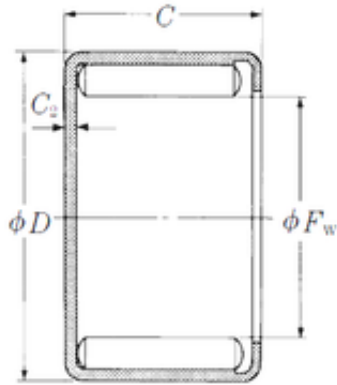

NSK MFY-88 needle roller bearings

Bearing No. MFY-88

Size	8x12x8 mm
Bore Diameter	8 mm
Outer Diameter	12 mm
Width	8 mm
Fw	8 mm
D	12 mm
C	8 mm
C2	0,8 mm
Weight	0,0033 Kg
Basic dynamic load rating (C)	4,75 kN

MFY-88 Bearing 2D drawings and 3D CAD models