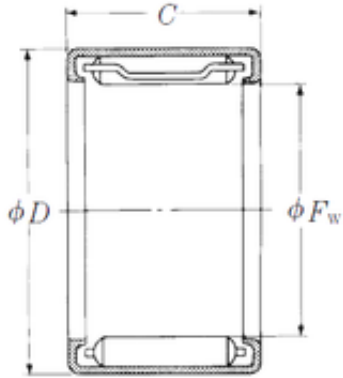

NSK FJL-2215L needle roller bearings

Bearing No. FJL-2215L

Size	22x29x15 mm
Bore Diameter	22 mm
Outer Diameter	29 mm
Width	15 mm
Fw	22 mm
D	29 mm
C	15 mm
Weight	0,02 Kg
Basic dynamic load rating (C)	12,7 kN

FJL-2215L Bearing 2D drawings and 3D CAD models