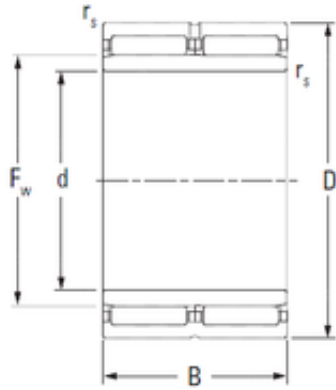

KOYO NA6918 needle roller bearings

Bearing No. NA6918

Size	90x125x63 mm
Bore Diameter	90 mm
Outer Diameter	125 mm
Width	63 mm
d	90 mm
Fw	105 mm
D	125 mm
B	63 mm
C	63 mm
r5 min.	1,1 mm
S	2 mm
Weight	2,64 Kg
Basic dynamic load rating (C)	175 kN
Basic static load rating (C0)	427 kN
(Grease) Lubrication Speed	4000 r/min

NA6918 Bearing 2D drawings and 3D CAD models