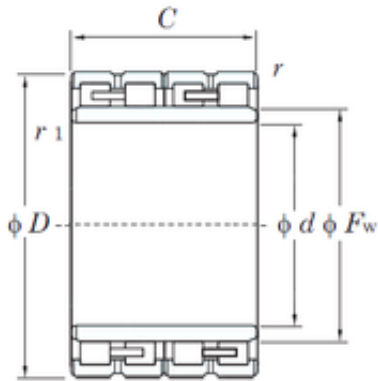

## KOYO 76FC54400CW cylindrical roller bearings

Bearing No. 76FC54400CW

Size	380x540x400 mm
Bore Diameter	380 mm
Outer Diameter	540 mm
Width	400 mm
d	380 mm
Fw	424 mm
D	540 mm
B	400 mm
C	400 mm
r min.	5 mm
r1 min.	5 mm
Weight	287 Kg
Basic dynamic load rating (C)	5210 kN