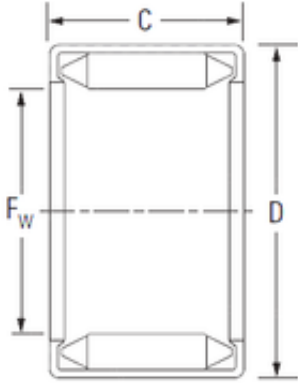

KOYO DL 25 20 needle roller bearings

Bearing No. DL 25 20

Size	25x33x20 mm
Bore Diameter	25 mm
Outer Diameter	33 mm
Width	20 mm
Fw	25 mm
D	33 mm
C	20 mm
Weight	0.043 Kg
Basic dynamic load rating (C)	22.8 kN

DL 25 20 Bearing 2D drawings and 3D CAD models